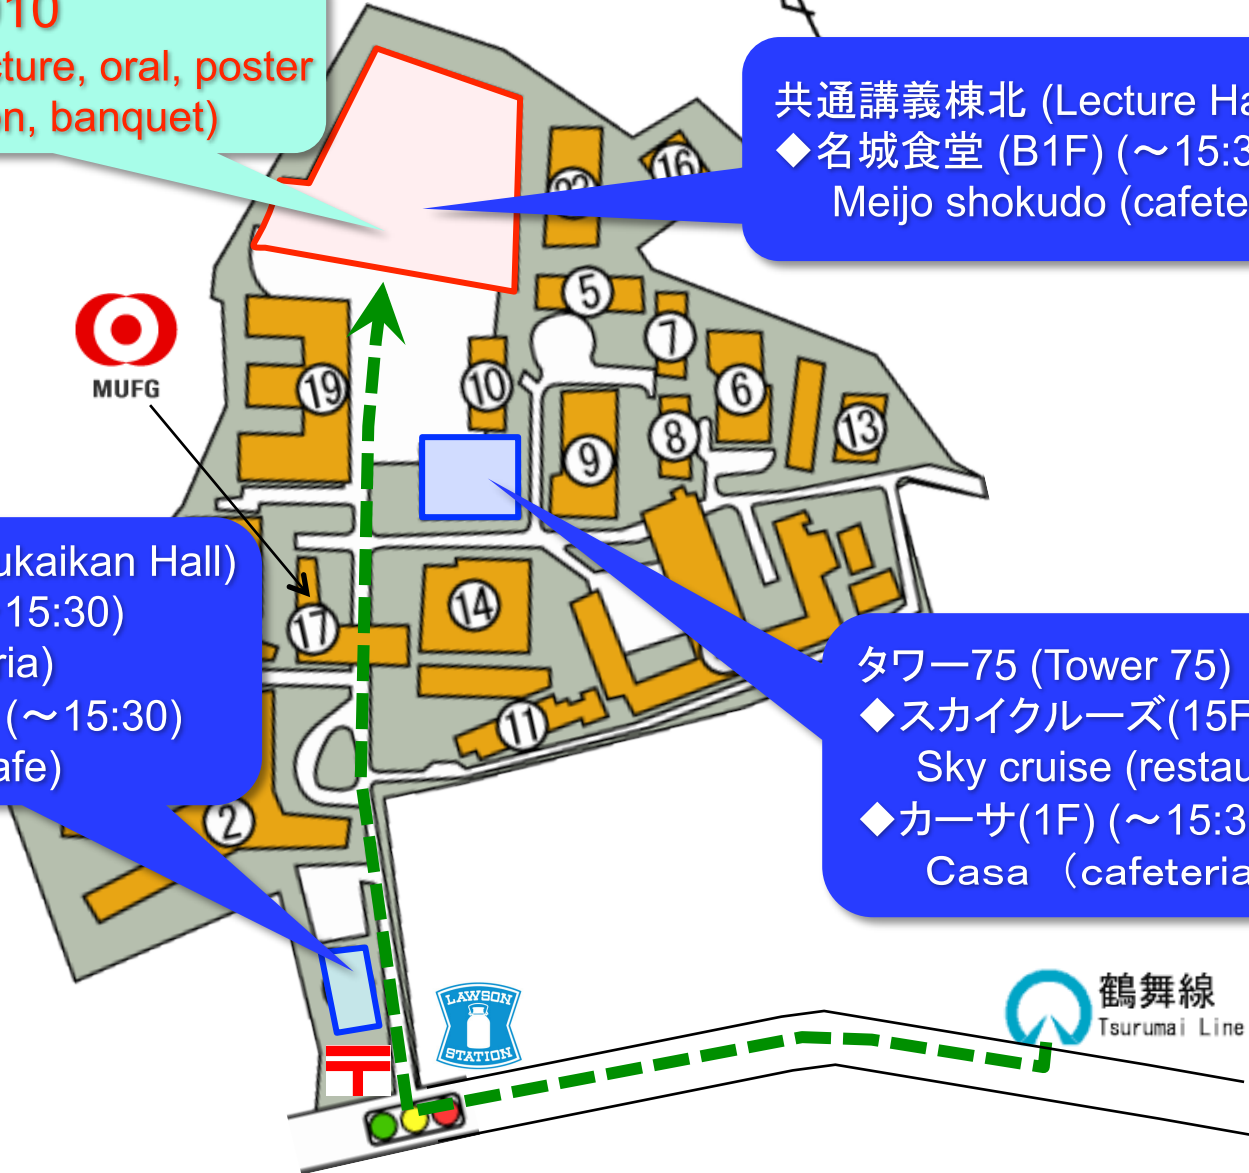

# Tempaku Campus (lunch map)

## ISPlasma 2010

(registration, lecture, oral, poster panel discussion, banquet)

共通講義棟北 (Lecture Hall, North)

- ◆名城食堂 (B1F) (~15:30)  
Meijo shokudo (cafeteria)

MUFG

校友会館 (Koyukaikan Hall)

- ◆ベル (1F) (~15:30)  
Bell (cafeteria)
- ◆シャトー (2F) (~15:30)  
Chateau (cafe)

タワー75 (Tower 75)

- ◆スカイクルーズ (15F) (~14:00)  
Sky cruise (restaurant)
- ◆カーサ (1F) (~15:30)  
Casa (cafeteria)

LAWSON  
STATION

鶴舞線

Tsurumi Line